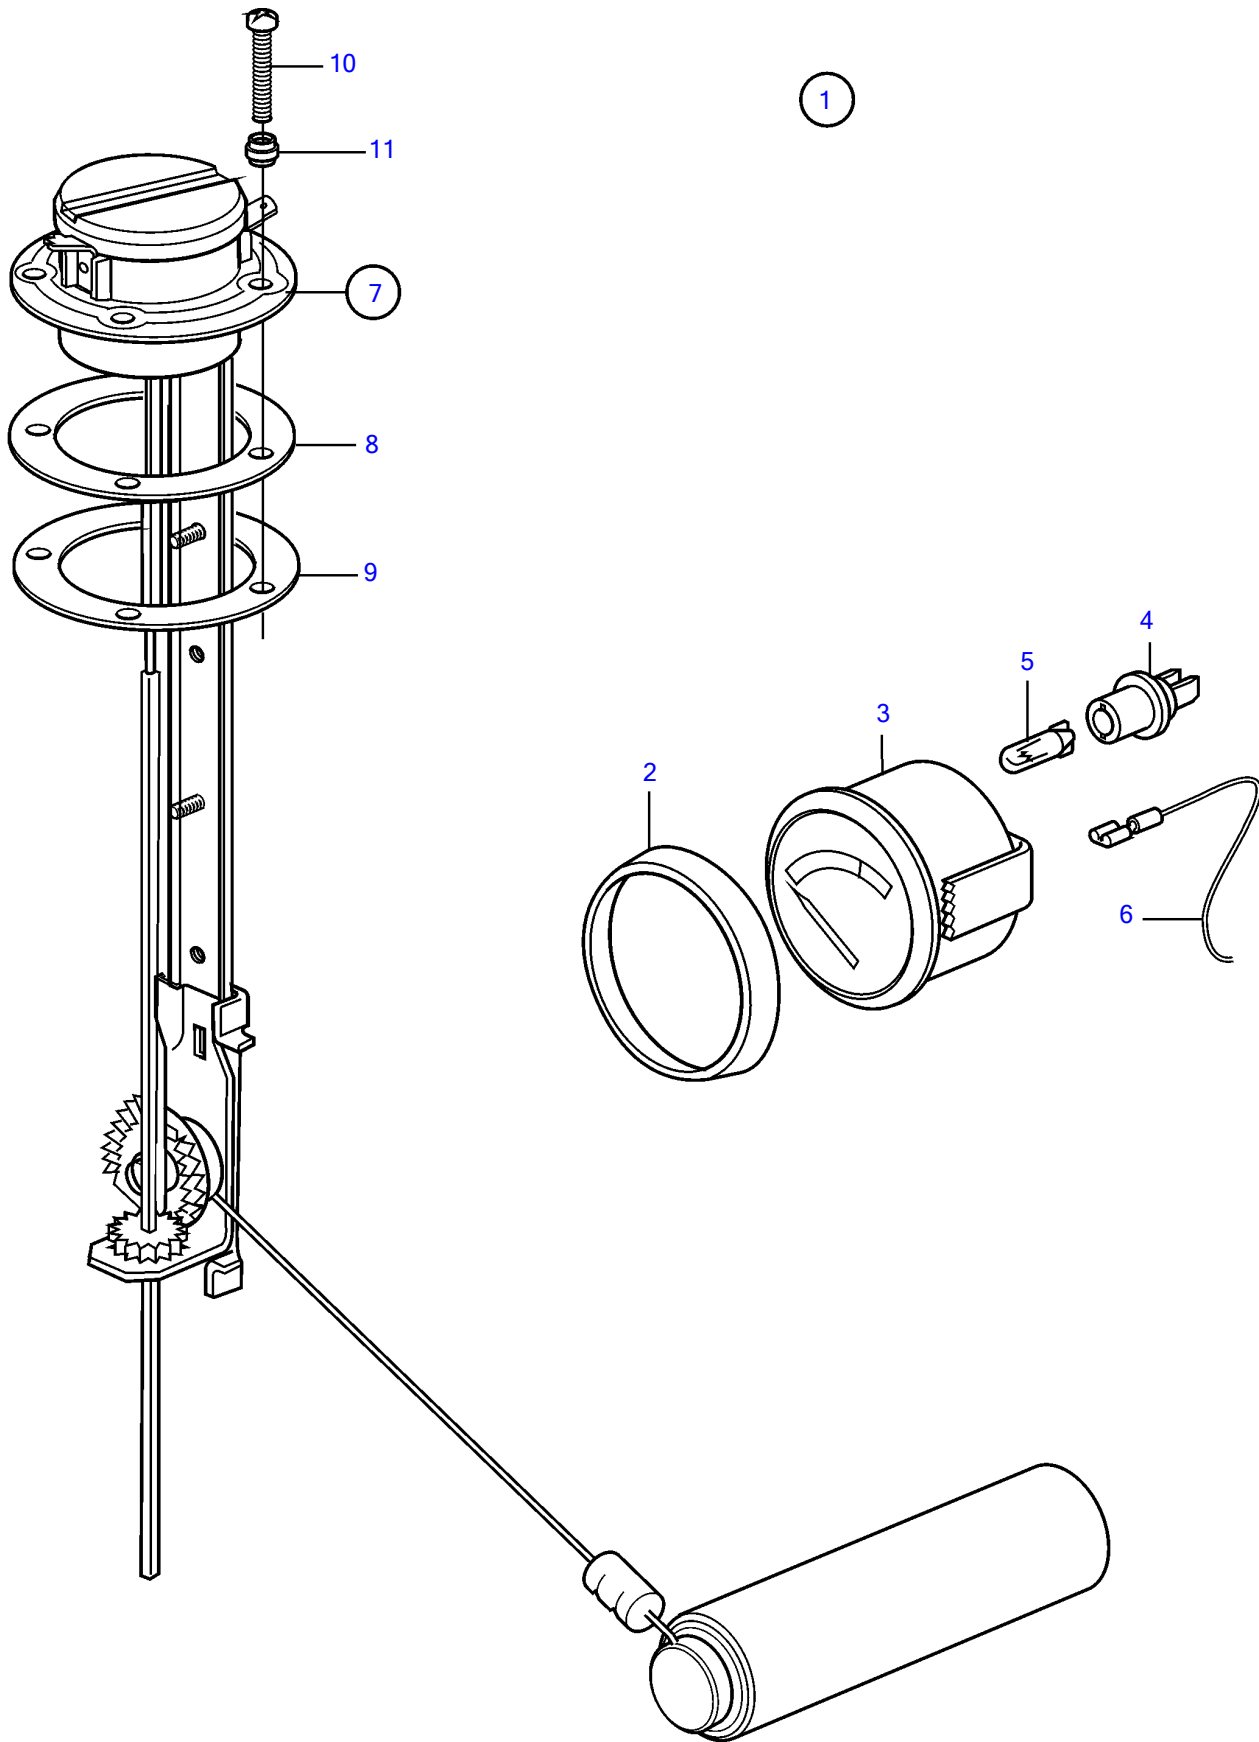

AD31L-A, AD31P-A, AD41L-A, AD41P-A, D41L-A, TAMD31L-A, TAMD31M-A, TAMD31P-A, TAMD31S-A, TAMD41H-A, TAMD41H-B, TAMD41P-A, TAMD41L-A, TAMD41M-A, TMD31L-A, TMD41L-A

AD31L-A, AD31P-A, AD41L-A, AD41P-A, D41L-A, TAMD31L-A, TAMD31M-A, TAMD31P-A, TAMD31S-A, TAMD41H-A, TAMD41H-B, TAMD41P-A, TAMD41L-A, TAMD41M-A, TMD31L-A, TMD41L-A

REF	PART NO.	QTY	DESCRIPTION	SEE SEC.	NOTES
1	873808	1	Fuel gauge		(858879)
2	858643	1	• Front ring		
3	863940	1	• Fuel gauge		
	873207	1	• • Brace kit		
		2	• • • Nut		not sold separately
		2	• • Spacer		not sold separately
4	863945	1	• • Lamp socket		Use white bulb 19923 and socket 808175 for earlier gauges.
5	863946	1	• • Bulb		Use white bulb 19923 and socket 808175 for earlier gauges., 12V, 1,2W red
6		X	• Wiring harness	1963	
7	873772	1	• Tank sensor		(837999)
8	89865	1	• • Gasket		
9	834480	1	• • Flange		
10	969407	4	• • 6 point socket screw		(956078)
	969409	1	• • 6 point socket screw		
11	834481	5	• • Gasket		